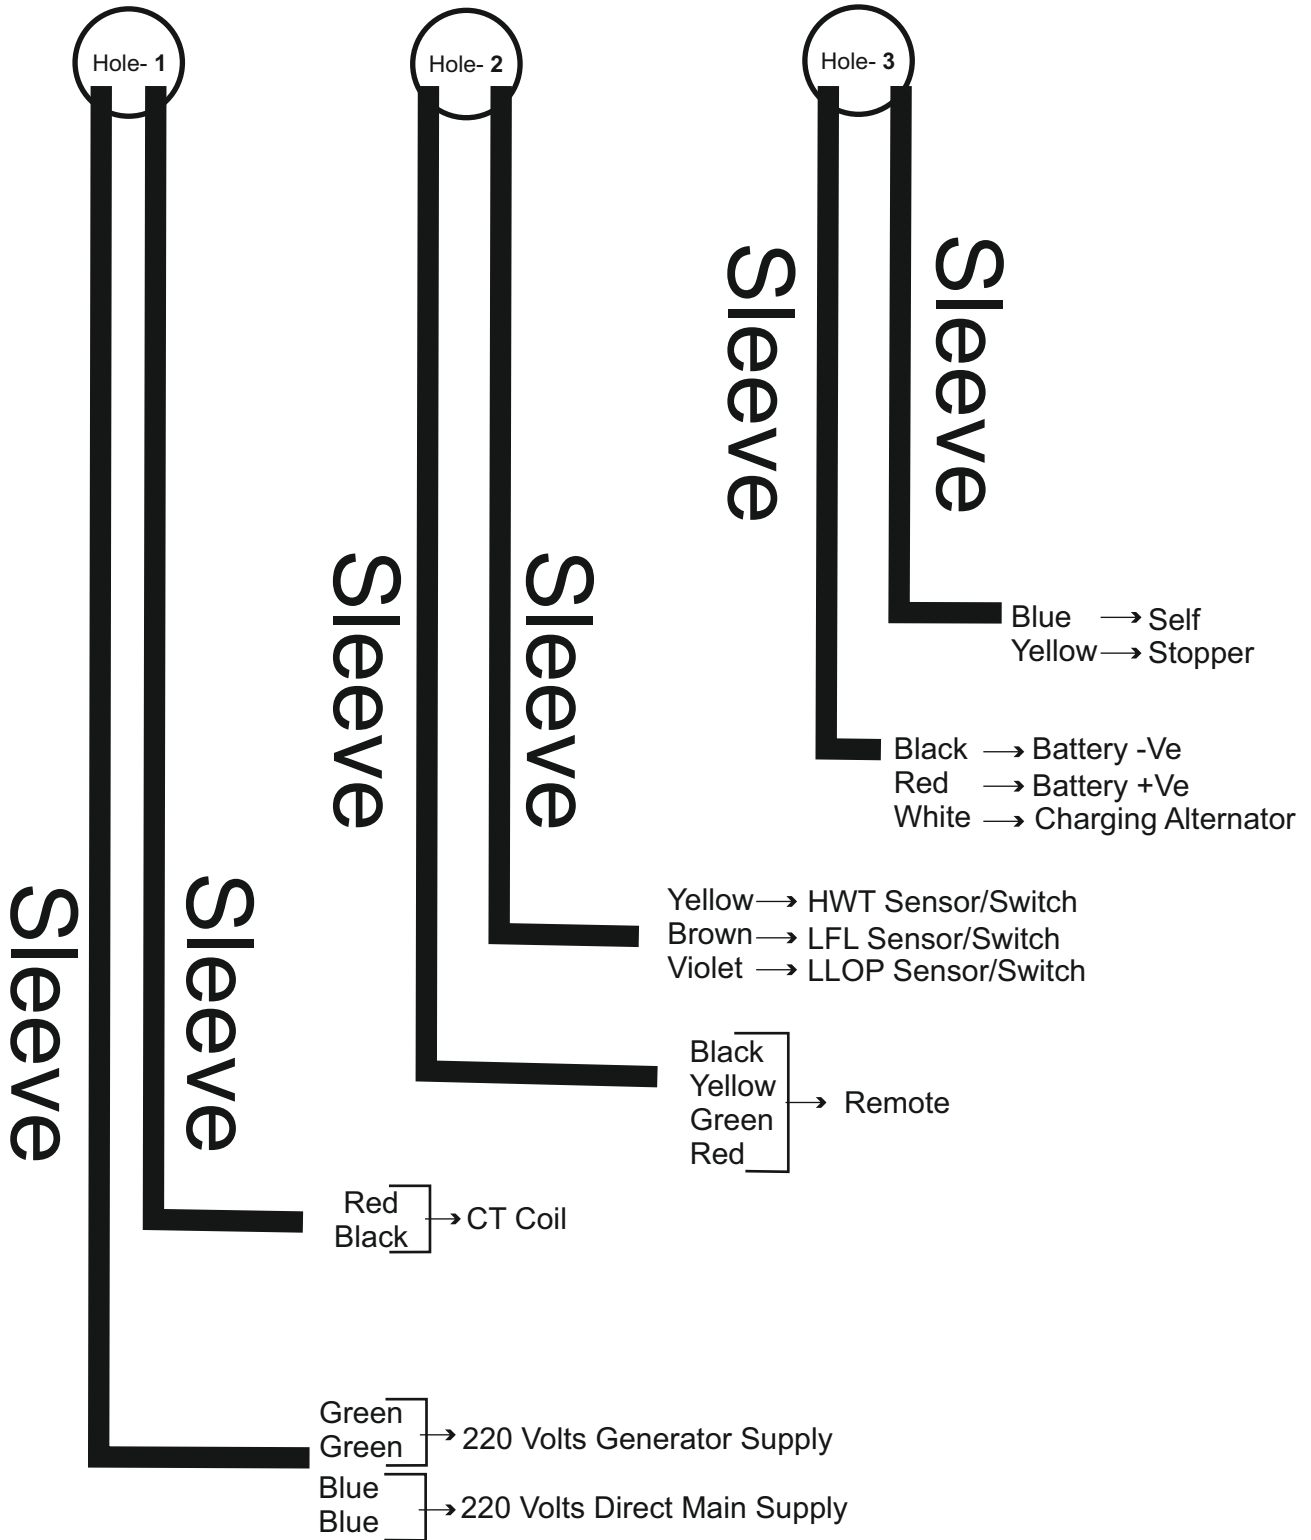

Item Code: GC-1P (Single Phase) Generator Control Panel

Note: Stopper को **Battery -ve** Direct देना भी जरूरी है ।